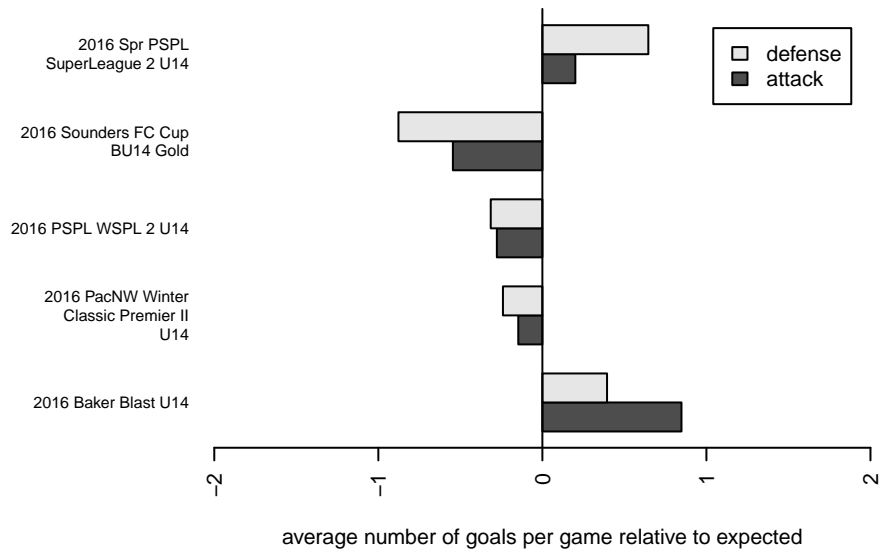

alt names used:  
 40 Tlaxtli Boys-03  
 LTFC Guerros LTFC Guerreros  
 TLAXTLI BU14 MARTINEZ  
 LTFC Guerreros  
 LTFC Guerros LTFC Guerreros

Venues played:  
 2016 Baker Blast U14  
 2016 Sounders FC Cup BU14 Gold  
 2016 PSPL WSPL 2 U14  
 2016 PacNW Winter Classic Premier II U14  
 2016 Spr PSPL SuperLeague 2 U14

**attack and defense variance (black dot)  
relative to other teams  
and top 10 in region**

**attack and defense rating  
relative to others at age  
and all opponents in last 13 months**

**Performance relative to 13 month average**