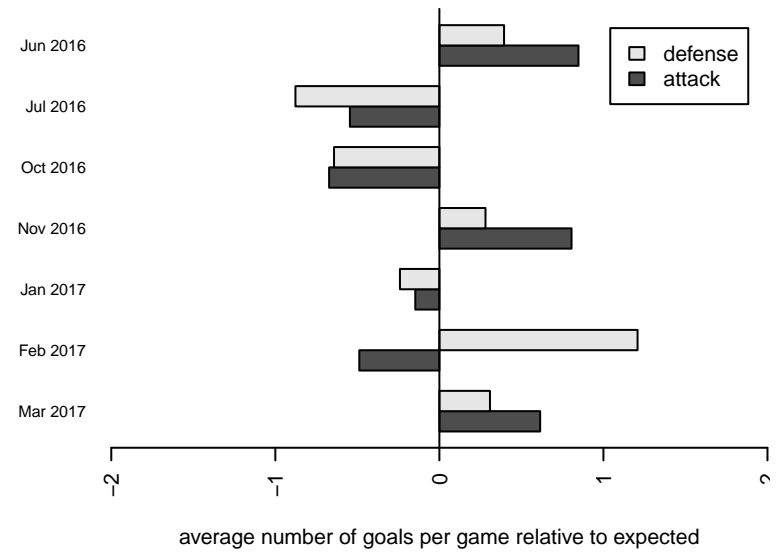

Performance relative to 13 month average