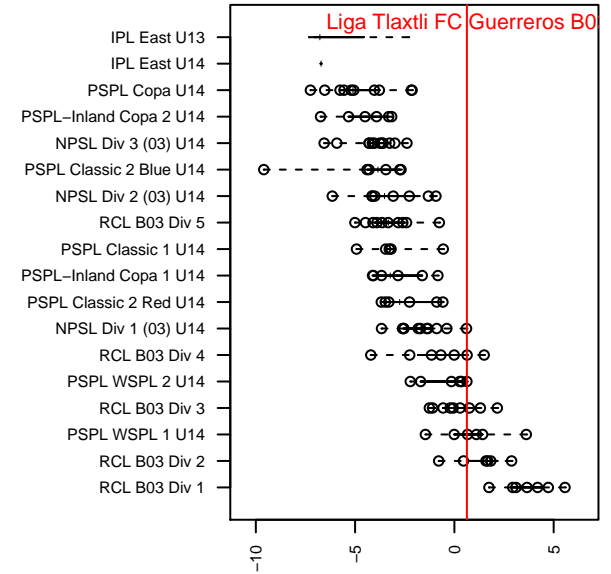

# Liga Tlaxtli FC Guerreros B03

Liga Tlaxtli  
 , WA  
 B03 total strength=1354  
 attack=7.59 defense=6.11  
 fall league = PSPL WSPL 2 U14  
 spr league = Spr PSPL SuperLeague 2 U14  
 notes= Martinez 2016

alt names used:  
 40 Tlaxtli Boys-03  
 LTFC Guerros LTFC Guerreros  
 TLAXTLI BU14 MARTINEZ  
 LTFC Guerreros  
 LTFC Guerros LTFC Guerreros

Venues played:  
 2016 Baker Blast U14  
 2016 Sounders FC Cup BU14 Gold  
 2016 PSPL WSPL 2 U14  
 2016 PacNW Winter Classic Premier II U14  
 2016 Spr PSPL SuperLeague 2 U14

**attack and defense variance (black dot)  
relative to other teams  
and top 10 in region**

**attack and defense rating  
relative to others at age  
and all opponents in last 13 months**

**Performance relative to 13 month average**