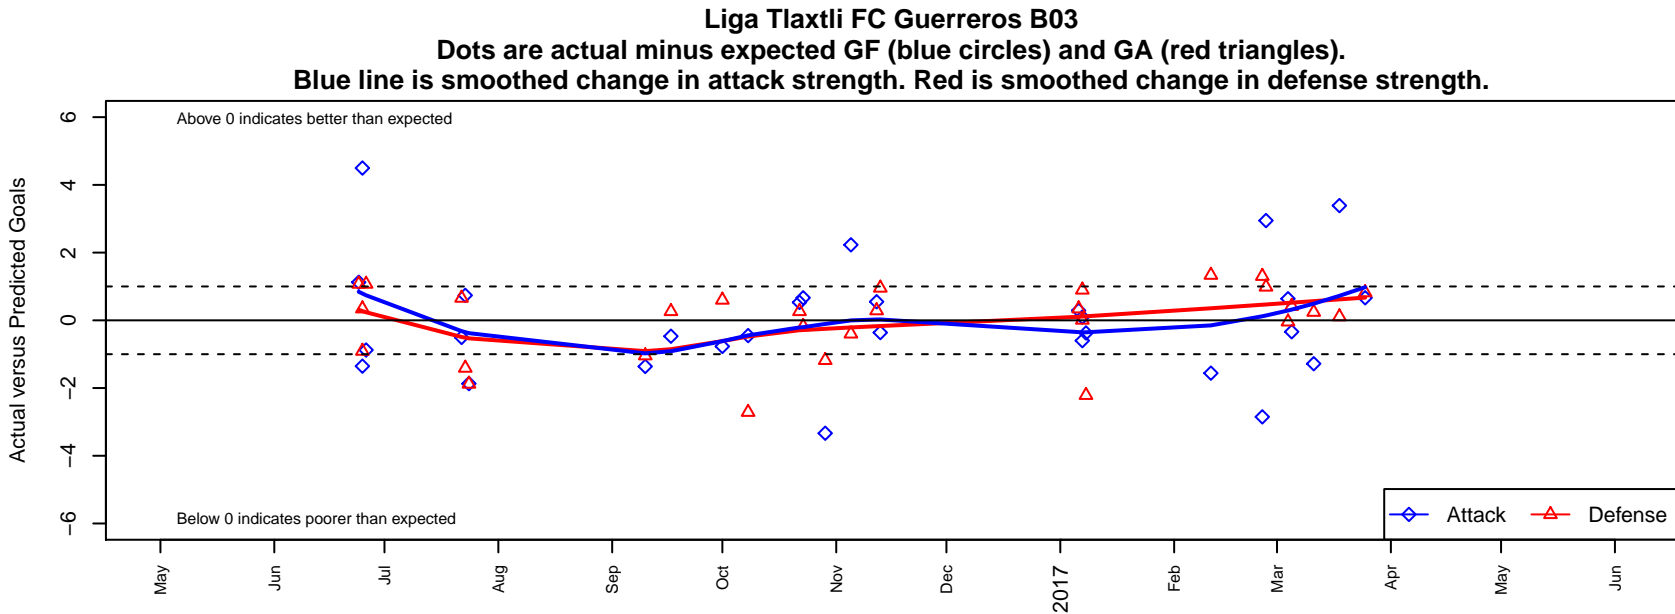

# Liga Tlaxtli FC Guerreros B03

Liga Tlaxtli  
 , WA  
 B03 total strength=1354  
 attack=7.59 defense=6.11  
 fall league = PSPL WSPL 2 U14  
 spr league = Spr PSPL SuperLeague 2 U14  
 notes= Martinez 2016

**attack and defense variance (black dot)  
relative to other teams  
and top 10 in region**

**attack and defense rating  
relative to others at age  
and all opponents in last 13 months**

**Performance relative to 13 month average**