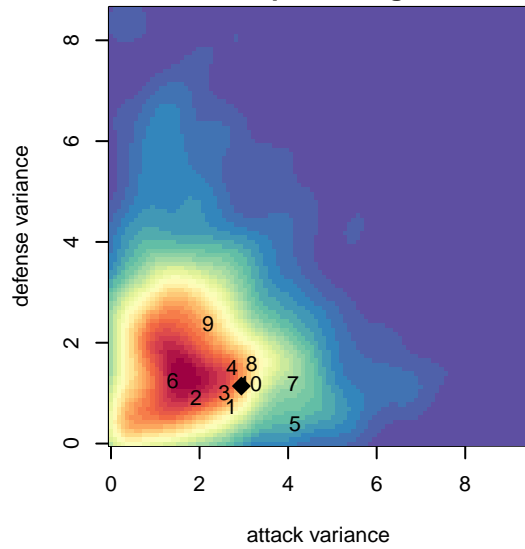

# Liga Tlaxtli FC Guerreros B03

Liga Tlaxtli  
 , WA  
 B03 total strength=1354  
 attack=7.59 defense=6.11  
 fall league = PSPL WSPL 2 U14  
 spr league = Spr PSPL SuperLeague 2 U14  
 notes= Martinez 2016

**attack and defense variance (black dot)  
relative to other teams  
and top 10 in region**

**attack and defense rating  
relative to others at age  
and all opponents in last 13 months**

**Performance relative to 13 month average**